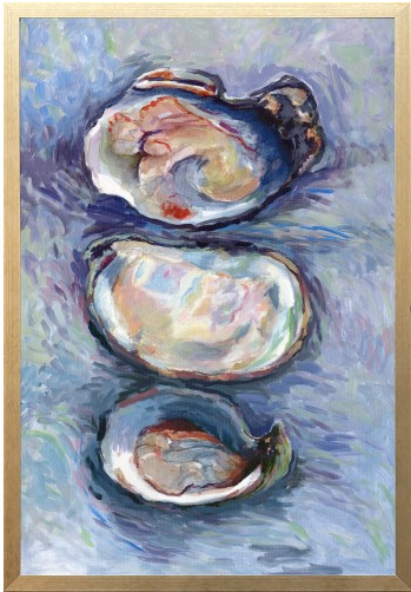

CL- OYSTERS ON THE HALFSHELL 2

Artist: Charles Leonard

Product Code: CL- OYSTERS ON THE
HALFSHELL 2

Availability: In Stock

Weight: 0.00kg

Dimensions: 0.00in x 22.00in x 32.00in